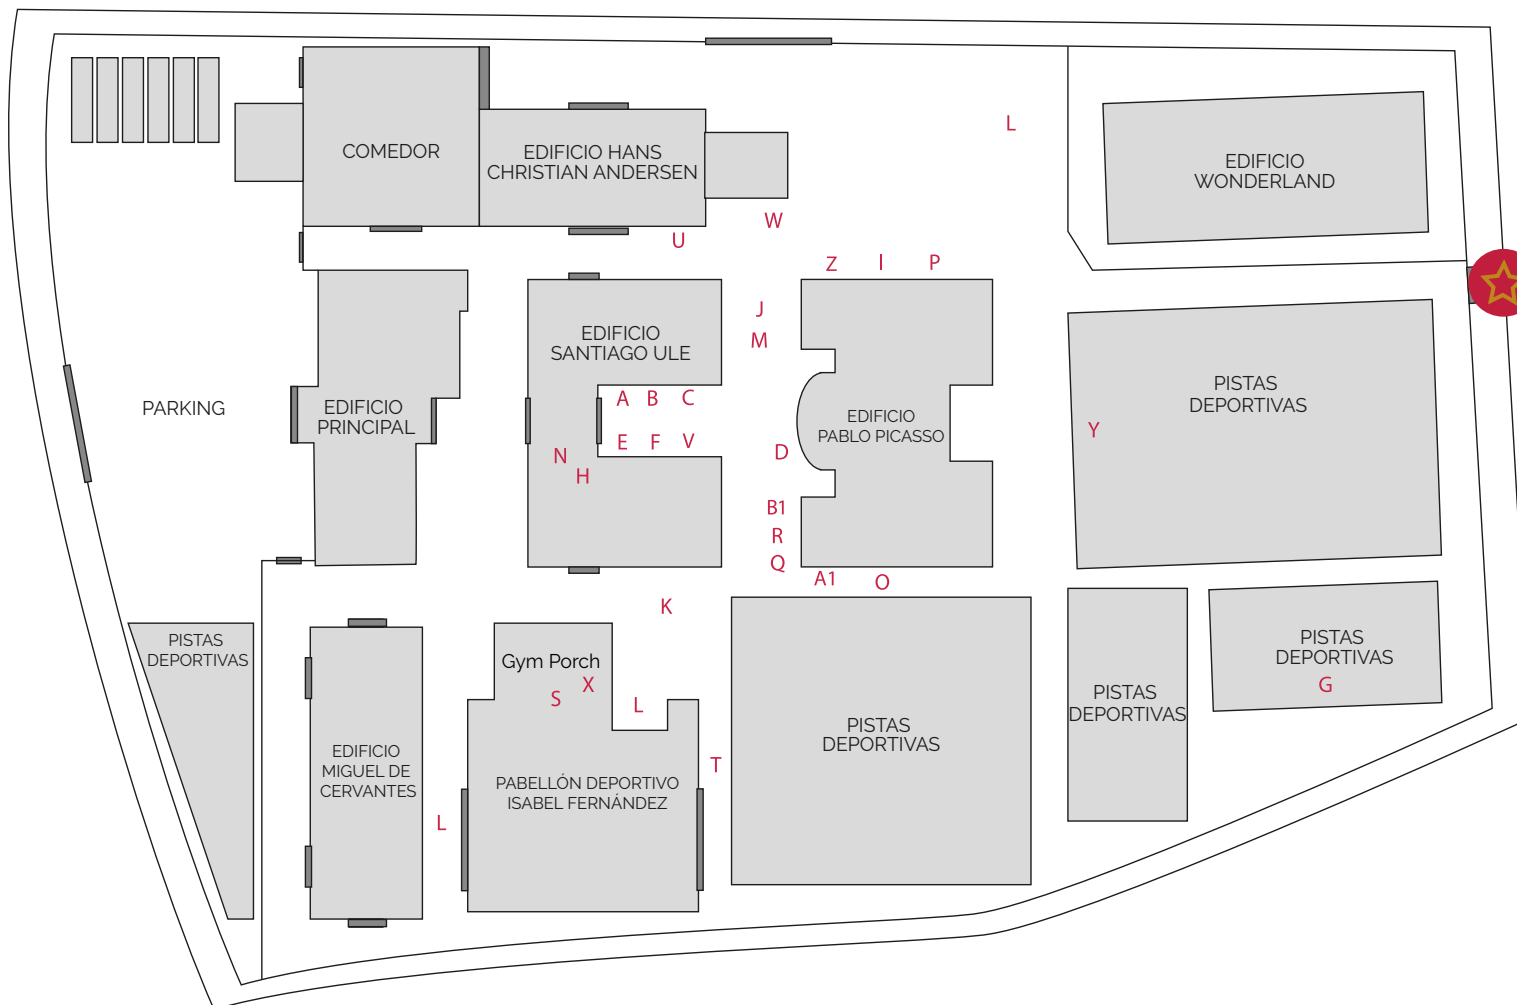

NEWTON COLLEGE

PART OF ISP SCHOOLS

OPEN DAY

STALL POSITIONS

ENTRADA
ENTRANCE

- A Toy raffle
- B Puesto dulce / Sweet Stall
- C Manicura - Tatuajes / Nail varnish - Tatoos
- D Bottle / throw hoop stalls
- E Guessing games
- F Face Painting
- G Torwardschiessen
- H Limonadas / Lemonade Stand
- I Surprise box
- J Bean bag Toss
- K Activities Surprise
- L Ping pong challenge
- M Caja misteriosa / Mystery Box
- N Art Shop
- O Photocal
- P Skillful game
- Q Tortilla
- R Puesto de tarta / Cake Stall
- S Diana - Ruleta
- T Mojar a los profesores/Wetting the teachers
- U International Food
- V Cookie Casino
- W PTA Raffle
- X Peonza Man
- Y Penalti shoot out
- Z Children's story author
- A1 Ladiman's popcorn
- B1 Cookies